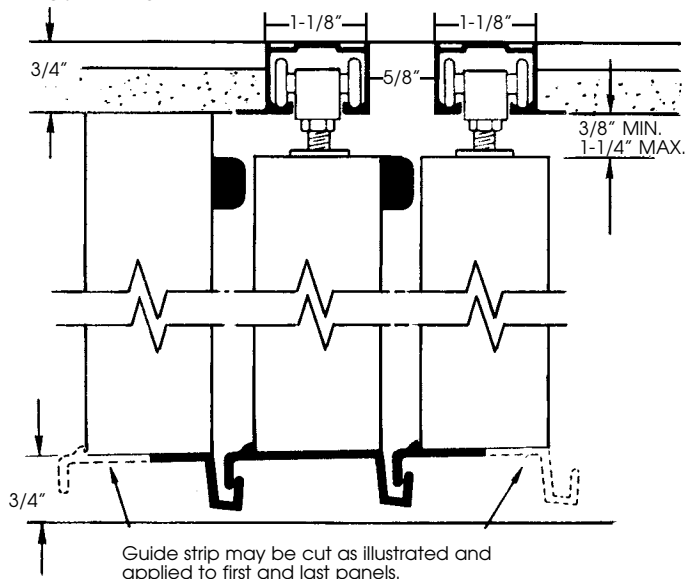

SLIDING PANEL INSTALLATION TYPES FOR SHOJI

POCKET INSTALLATION

B2 NO FIXED PANELS, 2 TRACKS

B3 NO FIXED PANELS, 3 TRACKS

S3 NO FIXED PANELS, 3 TRACKS

S4 NO FIXED PANELS, 4 TRACKS

DOUBLE TRACK DETAIL

LINKAGE SYSTEM FOR SHOJI PANELS

ALLOWANCES FOR SHOJI PANELS: Top track 1-1/2"
Bottom guide 1"
Header 3/4"

PINECREST® will make allowances unless otherwise specified.